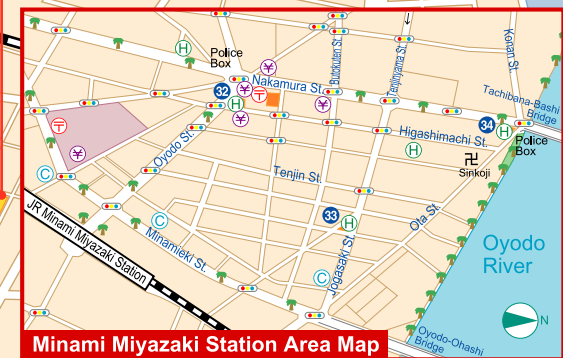

MIYAZAKI CITY WALKING MAP

Minami Miyazaki Station Area Map

Miyazaki-City Tourism Association TEL : 0985-20-8658
 Miyazaki-City Tourist Information Center TEL : 0985-22-6469 (in JR Miyazaki Station)

- | | | | | | | | | | | | | | | | | | |
|------|---|---|--------------|---|---------------|---|---------------|---|-------------------|---|---------------|---|---------------|---|---------------------------------|---|------------|
| ①~④⑤ | Miyazaki-City Tourism Association Member Hotels | Ⓜ | Hotel | Ⓜ | Post Office | Ⓜ | Bank | Ⓜ | Convenience Store | Ⓜ | Travel Agency | Ⓜ | Bus Stop | Ⓜ | School or University | Ⓜ | Hospital |
| Ⓜ | Entertainment District | Ⓜ | Paid Parking | ♂ | Public Toilet | Ⓜ | Temple | Ⓜ | Shrine | Ⓜ | Church | Ⓜ | Internet Cafe | ♂ | Hot Spring | Ⓜ | Book Store |
| Ⓜ | Traffic Signal | ♂ | Shrine | Ⓜ | Church | Ⓜ | Internet Cafe | ♂ | Hot Spring | Ⓜ | Book Store | Ⓜ | Tourist Spot | Ⓜ | Parking (for Government Office) | | |

*Due to limitations of space, Seagaia and Aoshima are not displayed on the map.